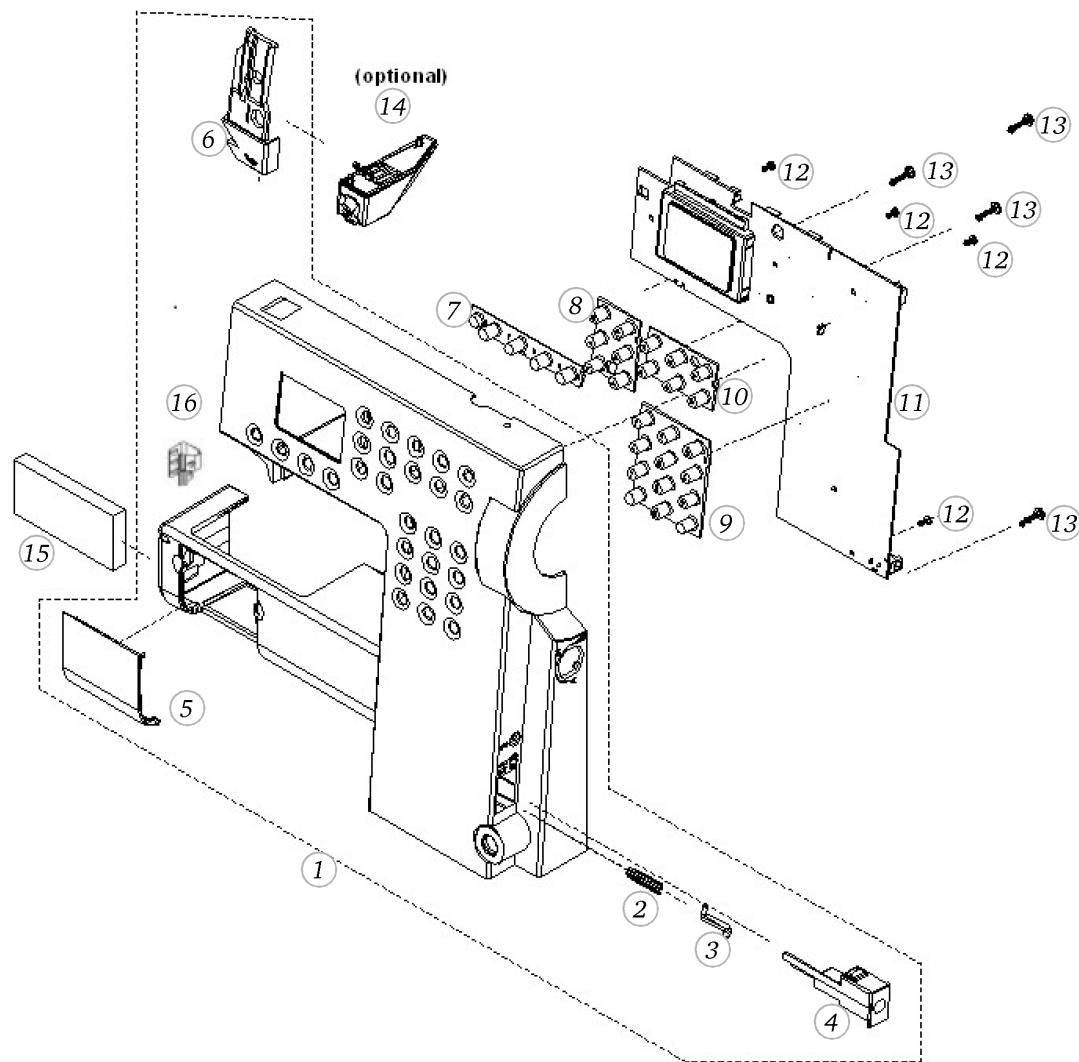

BERNINA activa 220

Front cover (activa 230)

Pos	Item number	Description
1	0300797521	FRONT COVER ACTIVA 230
2	0321135000	SPRING
3	0300965000	SWITCH LEVER
4	0300955000	SWITCH PUSH BUTTON
5	0300827000	BOBBIN DOOR CPL
6	0300815001	REVERSE PUSH BUTTON WHITE
7	0300945002	RUBBER PAD NS 2
8	0300935101	RUBBER PAD PF RED-BLACK
9	0300925101	RUBBER PAD NUM RED-BLACK
10	0300995003	RUBBER PAD MEM3
11	0155007604	PRINT-S ACTIVA-220/230/230P
11	0155007704	print S Activa
12	0023345035	SCREW
13	0329895034	Delta PT pan head screw
14	0308287000	START-STOP-UNIT SSU CPL.
15	0316145100	INSULATION MAT
16	0300835000	Bobbin Thread Cutter left side