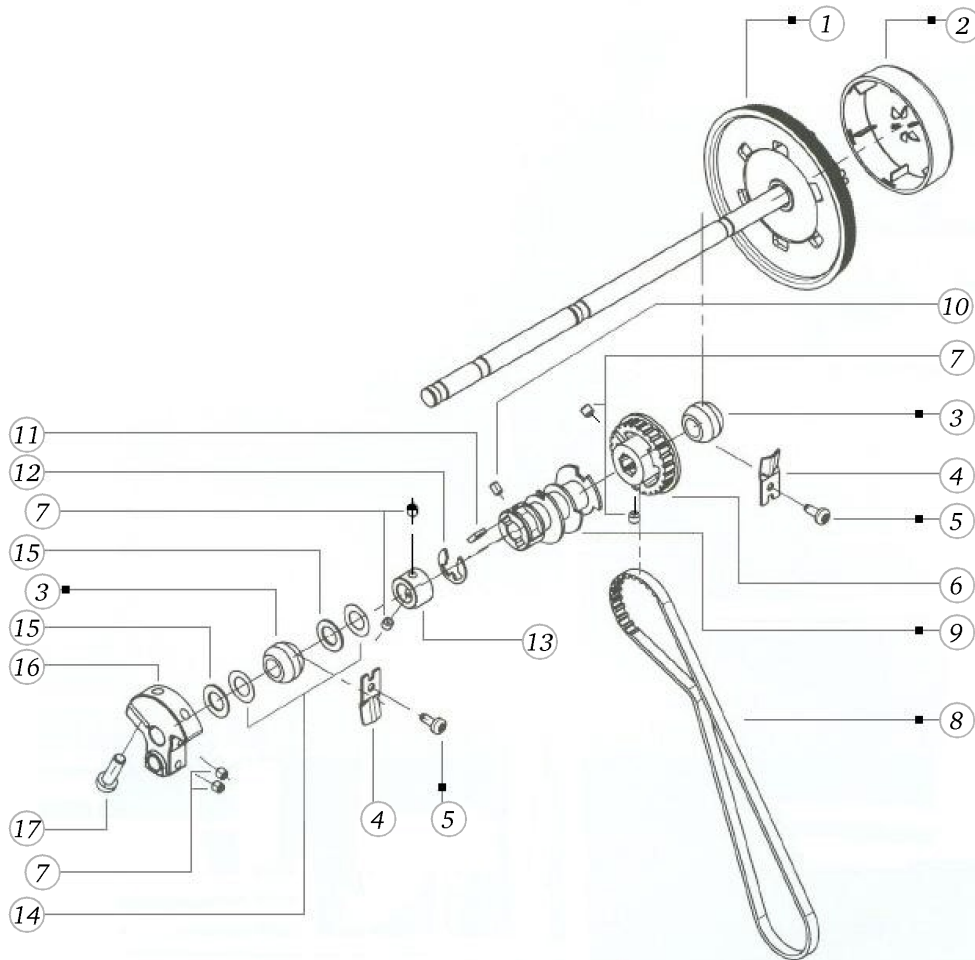

BERNINA activa 220

Main shaft with hand wheel

Pos	Item number	Description
1	0077797101	MAINSHAFT CPL.
2	0077717000	HAND WHEEL CPL.
3	0078235002	Bearing 10
4	0077785200	Clamping Collar with slot
4	0077785300	Clamping Collar with slot
5	0078865043	Socket Pan Head Thread Forming Screws M4x10 DIN7500 - BN13916 Art-No. 2027593
6	0019947301	BELT DRIVE 24 TEETH
7	0078685072	Hexalobular Socket Set Screws M5x0,5x5
8	0079035022	BELT 188 XL
9	0077547101	SYNCHR.DISK CPL.
10	0078665043	Hexalobular Socket Set Screws M4x6 ISO 4026 - BN11493 Art-No. 3060208
11	22684183++	Square Thin Nuts M4 DIN 562 - BN145 Art-No. 1092502
12	0079665011	Circlip For Shafts As 9.0, Benzing
13	0077817000	Adjusting Ring Cpl.
14	303200031+	Washer
15	0078955071	Synthetic Washer 10,3 x 17 x 1
16	0077807100	BALANCE PIECE CPL.
17	0077525067	SCREW