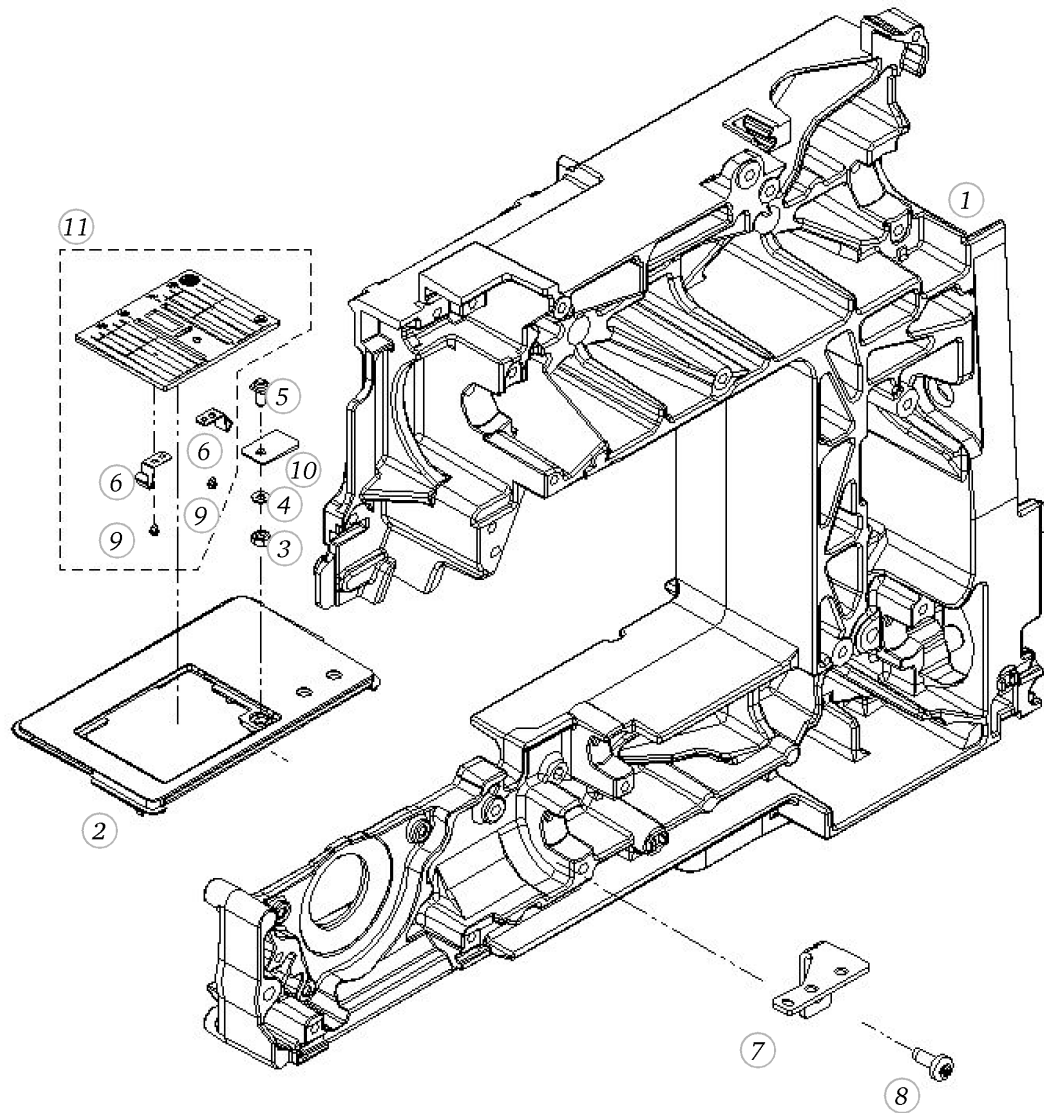

## Chassis (inch)

Pos	Item number	Description
1	0088505000	CHASSIS MACHINED
2	0300975101	STITCH PLATE FRAME
3	22502313++	HEXAGONAL NUT
4	23225753++	Curved Spring Washers M3 DIN 137 A - BN795 Art-No. 1280317
5	0026045200	SPECIAL BOLT
6	0078755200	Clip
6	0078755300	Clip
7	0310295101	SUPPORT
8	0078865043	Socket Pan Head Thread Forming Screws M4x10 DIN7500 - BN13916 Art-No. 2027593
9	20500223++	Slotted Machine Screw M2x1.8 nickel-plated
10	0010475101	PRESSURE PLATE
11	0310507001	STITCHPLATE/STANDARD C