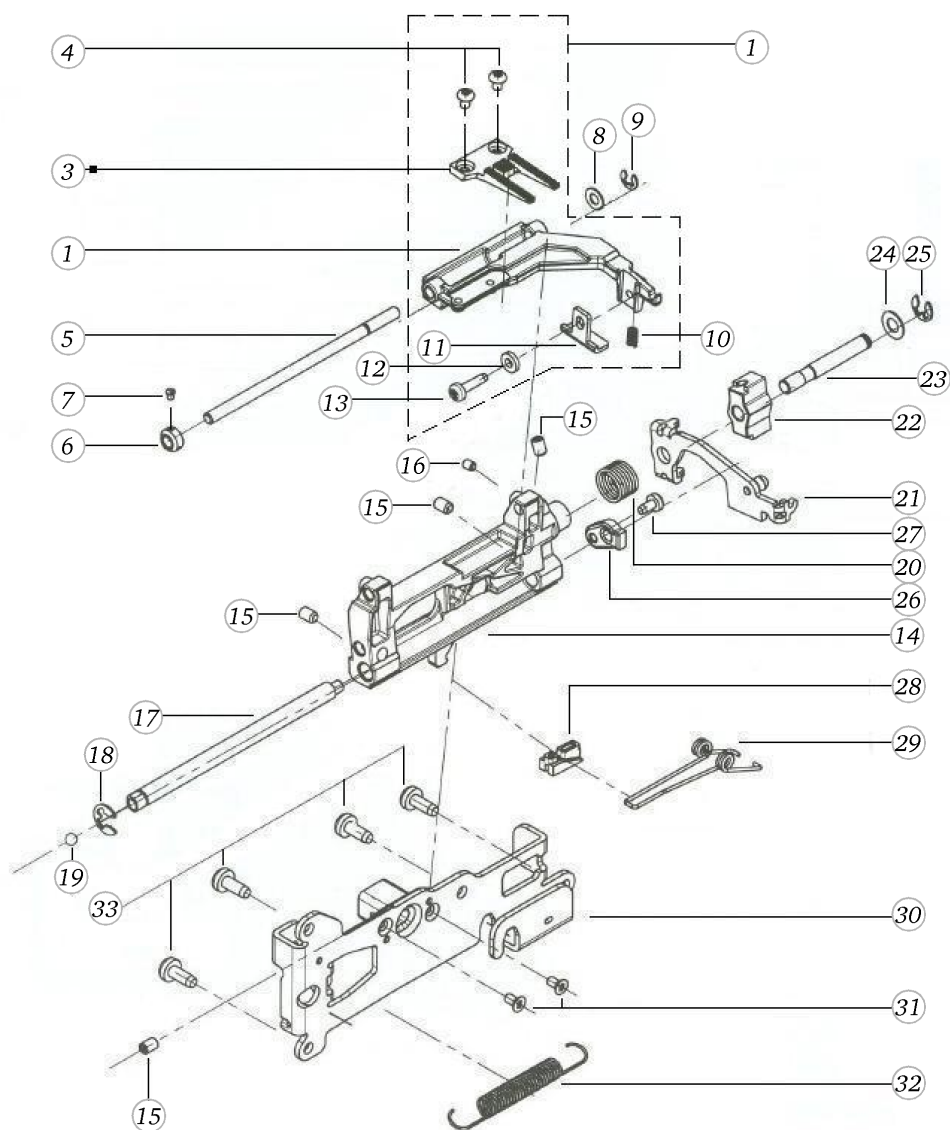

BERNINA activa 220

Feed dog unit

Pos	Item number	Description
1	0302217000	FEEDDOG SUPPORTER CPL.
3	0302155000	FEEDDOG 5.5 MM
4	0032465008	Socket Button Head Screws M3x4.5 screw head after BN6404
5	0302015000	SLIDING AXLE
6	0011217001	Adjusting Ring Cpl with 1 screw
7	20500353++	Cylinder Head Screw M2x2.5
8	22954983++	Shim rings
9	23501153++	Circlips For Shafts d1 3.2 DIN6799 - BN809 Art-No.1284649
10	25524003++	Spring
11	0000785200	ADJUSTING PLATE
12	22952113++	Washer 3.2/7x1.5 black finished
13	0078865036	socket pan head thread forming screws
14	0000245600	FEED DOG FORK
15	0078665043	Hexalobular Socket Set Screws M4x6 ISO 4026 - BN11493 Art-No. 3060208
16	0078665031	Hexalobular Socket Set Screws M3x4 ISO 4026 - BN11493 Art-No. 3060200
17	0049695100	ECCENTRIC SHAFT
18	23501753++	Circlip For Shafts d1 5 DIN6799 - BN809 Art-No.1284665
19	0011695002	Steel Ball G40 D4 DIN5401 - BN869 Art-No. 1316281
20	0079055000	SPRING
21	0078047200	THRUST REVERSER CPL.
22	0078065100	BEARING
23	0078075000	BOLT
24	23100203++	Flat Washer d5.2-10x0.5
25	23501453++	Circlips For Shafts d1 4 DIN6799 - BN809 Art-No.1284657
26	0049975000	BEARING
27	0078865033	Socket Pan Head Thread Forming Screws M3x6 DIN7500 - BN13916 Art-No. 2027534
28	0049595000	SLIDE BLOCK