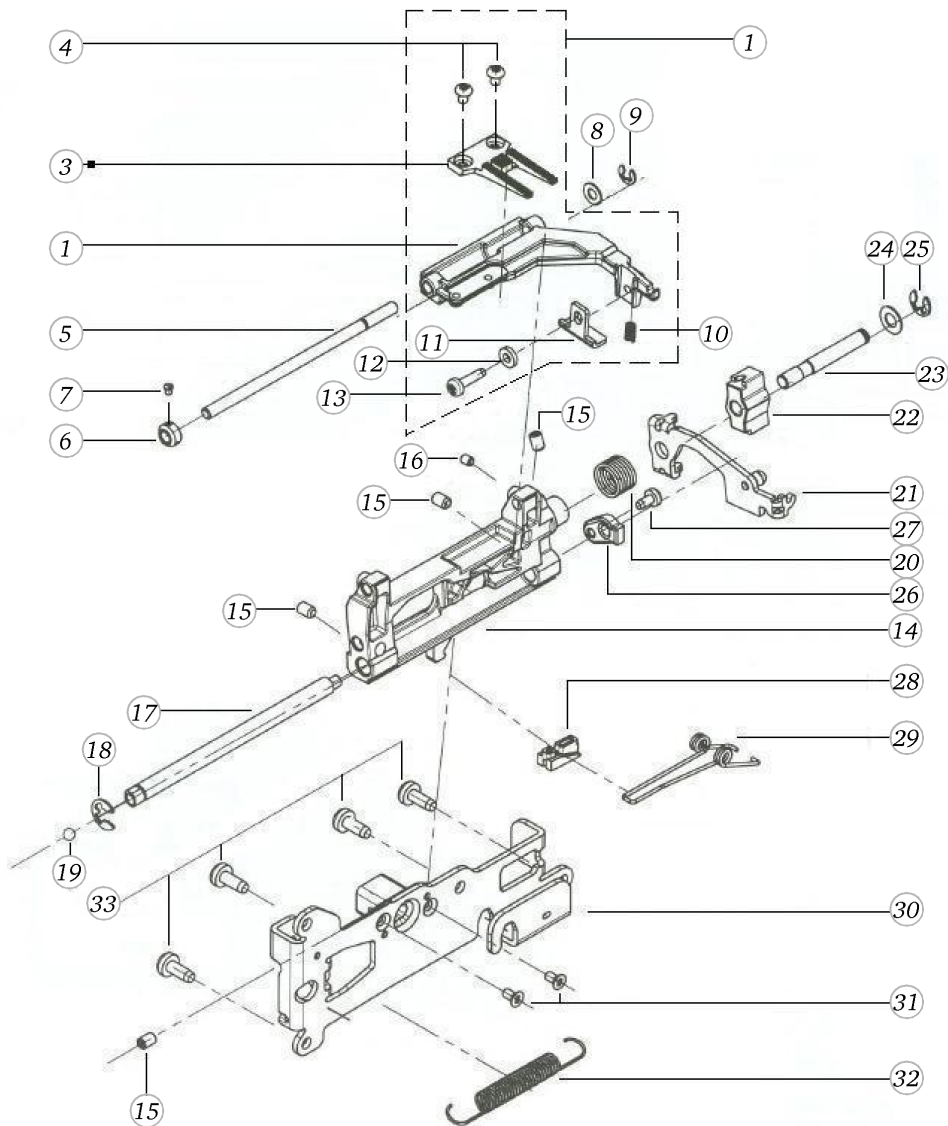

BERNINA activa 220

Feed dog unit

Pos	Item number	Description
29	0301215000	SPRING
30	0309337000	SUPPORT SHEET CPL
31	0302345032	SCREW
32	0078905000	SPRING
33	0078865043	Socket Pan Head Thread Forming Screws M4x10 DIN7500 - BN13916 Art-No. 2027593