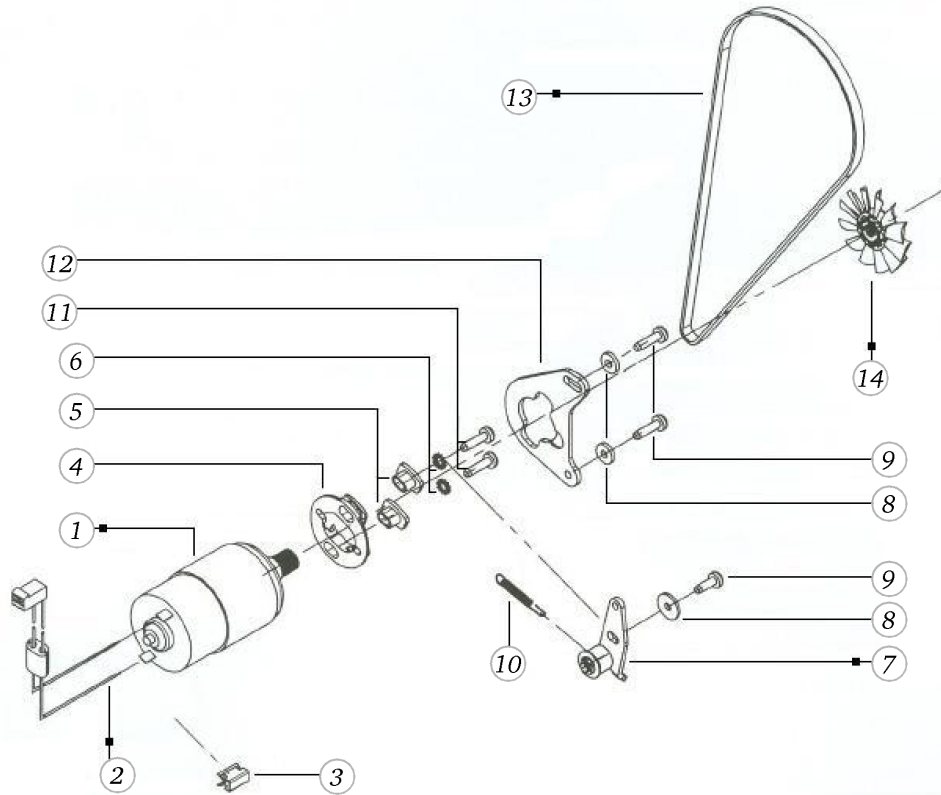

BERNINA activa 220

Main motor

Pos	Item number	Description
1	0078847201	DRIVER MOTOR CPL
2	0038537101	MOTOR CABLE CPL
3	0048315000	Clamp
4	0078985100	Cuff
4	0078985200	Cuff
5	0078995100	bushing
5	0078995200	Bushing
6	23350653++	Curved Spring Washe d4.3xD8xs0.5
7	0302147000	BELT STRETCHER PREASSEMBLED
8	22954313++	Washer d4.2xD14xs1.5
9	0078865044	Socket Pan Head Thread Forming Screws M4x12 DIN7500 - BN13916 Art-No. 2027607
10	25604703++	TENSION SPRING
11	0078865045	Socket Pan Head Thread Forming Screws M4x16 DIN7500 - BN13916 Art-No. 2027615
12	0088495000	MOTOR SUPPORT
13	0079035002	BELT STD-554-S2M-6
14	0304355200	MOTOR FAN