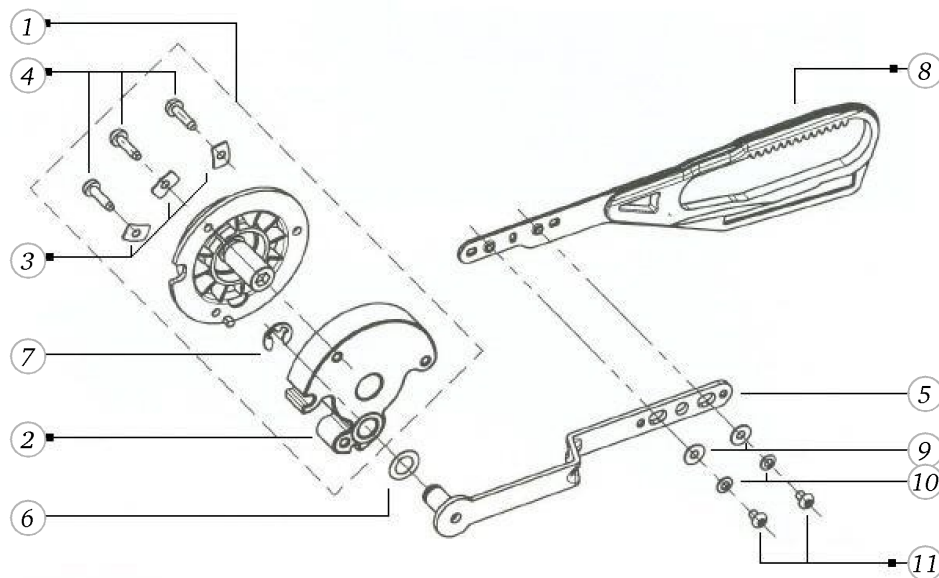

BERNINA activa 220

Hook driving system

Pos	Item number	Description
1	0304497001	HOOK DRIVE CRANK CPL.
2	0312225000	HOOK DRIVE CRANK
3	0301995000	WASHER
4	0078865035	Socket Pan Head Thread Forming Screws M3x10 DIN7500 - BN13916 Art-No. 2027550
5	0049397000	CRANK ARM CPL
6	23228653++	WASHER 7.2x12x0.1
7	23501753++	Circlip For Shafts d1 5 DIN6799 - BN809 Art- No.1284665
8	0301575200	TOOTHED RACK FORK
9	22951923++	Flat Washer d3.2/D 7xs0.5
10	23225753++	Curved Spring Washers M3 DIN 137 A - BN795 Art- No. 1280317
11	0032465008	Socket Button Head Screws M3x4.5 screw head after BN6404