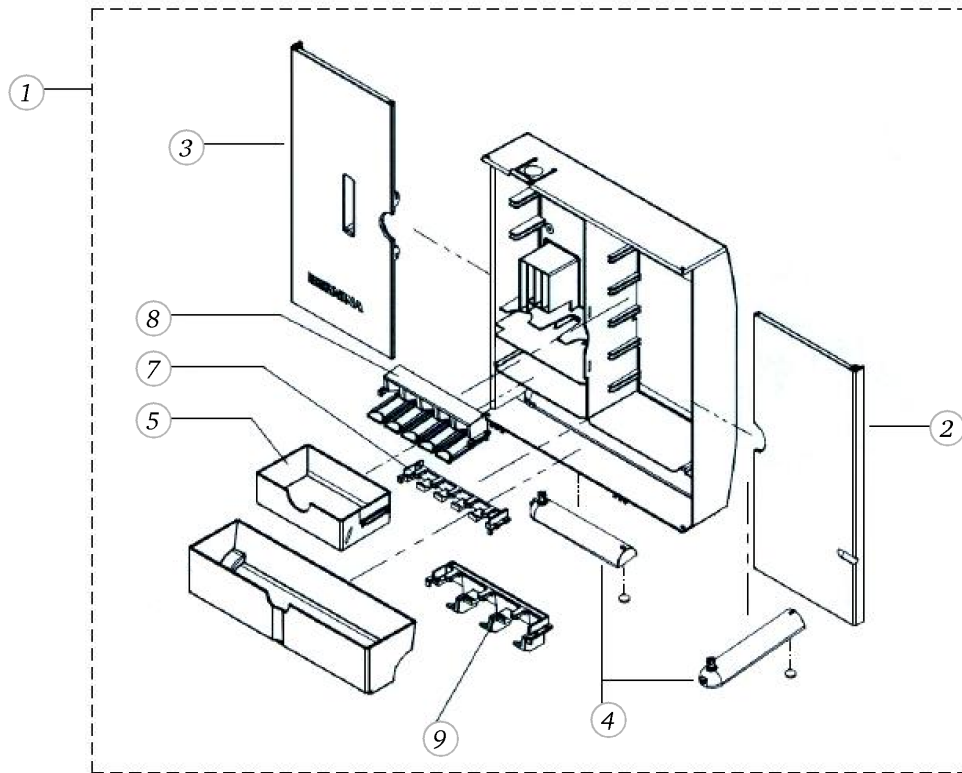

BERNINA activa 220

Accessories box

Pos	Item number	Description
1	0303967204	accessories box cpl. with door bulges, with snapper
2	0303975100	DOOR RIGHT
3	0303985000	DOOR LEFT
4	0303997101	SWING FOOT CPL. WHITE LEFT
5	0304005001	DRAWER SMALL WHITE
7	0304025000	Rack For Foot
8	0304035000	RACK FOR BOBBIN
9	0306165000	SEWING FOOT HOLDER 9MM