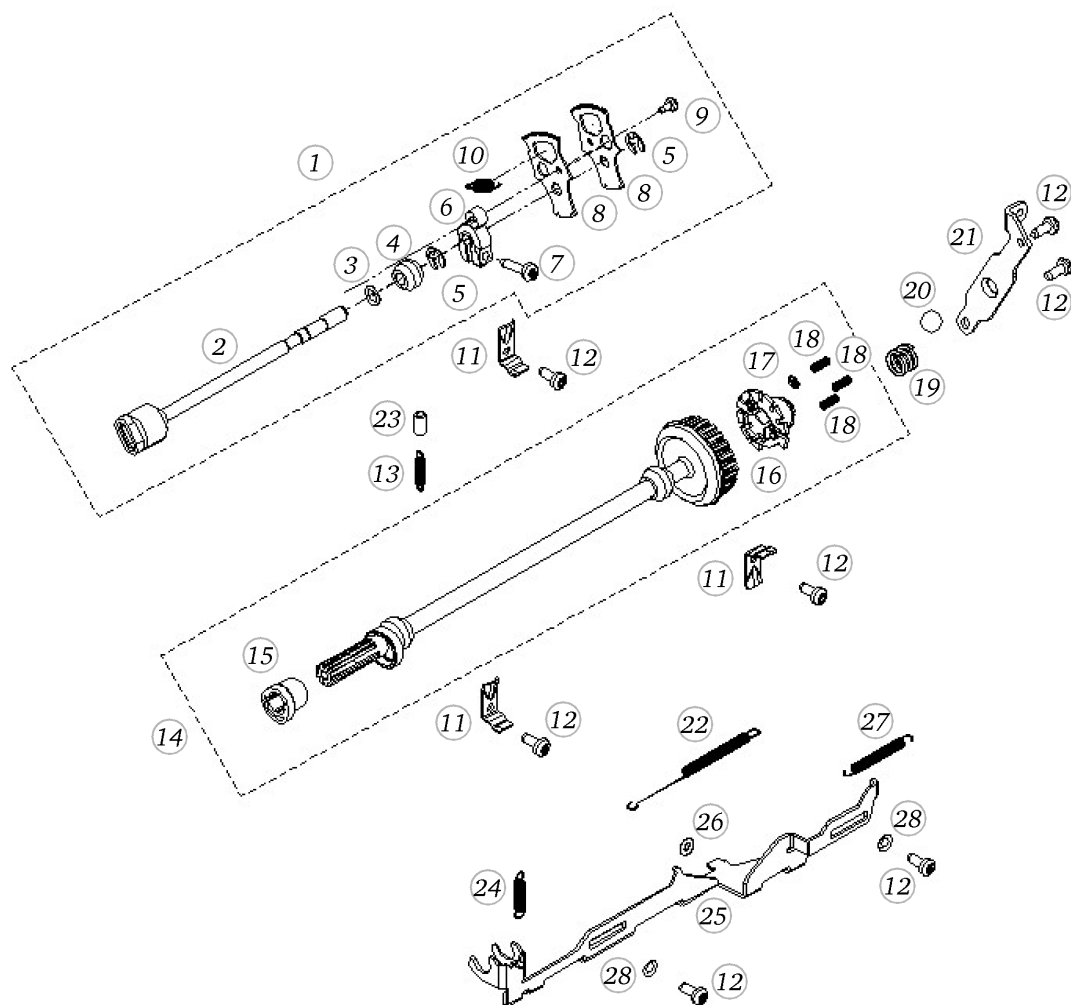

Pos	Item number	Description
4	0078367002	CRANK SHAFT CPL.
1	0078367302	CRANK SHAFT CPL.
2	0078365001	CRANK SHAFT
3	0078955031	Synthetic Washer
4	0078235001	Bearing
5	23501753++	Circlip For Shafts d1 5 DIN6799 - BN809 Art-No.1284665
6	0078035100	STITCH LENGTH CLAMP V180
7	0078865045	Socket Pan Head Thread Forming Screws M4x16 DIN7500 - BN13916 Art-No. 2027615
8	0078025000	TOOTH SEGMENT
9	0078865033	Socket Pan Head Thread Forming Screws M3x6 DIN7500 - BN13916 Art-No. 2027534
40	0078445000	Tension Spring-De=5,0 L0=15,5 d=0,5
10	0343315000	Tension Spring De=6 L0=18,5 d=0,85
11	0078715200	FIXATION PIECE
12	0078865043	Socket Pan Head Thread Forming Screws M4x10 DIN7500 - BN13916 Art-No. 2027593
13	0079187100	Spring Cpl
14	0304497001	HOOK DRIVE CRANK CPL.
15	0048555000	LIFTING CAM
16	0048305000	CARRIER
17	0079135003	Circlip d3 2 Quicklock - BN833 Art-No.1292811
18	0049645000	SPRING
19	0303625000	SPRING
20	0011695003	ball G40 dm10
21	0048285200	THRUST BEARING PLATE
22	0078435000	SPRING
23	0321705000	HOSE
24	25603003++	TENSION SPRING
25	0301415000	FEEDDOG LINKAGE LEVER
26	0030735002	o-ring seal D4/d2 70ShoreA NBR DIN3771
27	25606703++	TENSION SPRING
28	23226953++	WASHER 5.3x8.5x0.15