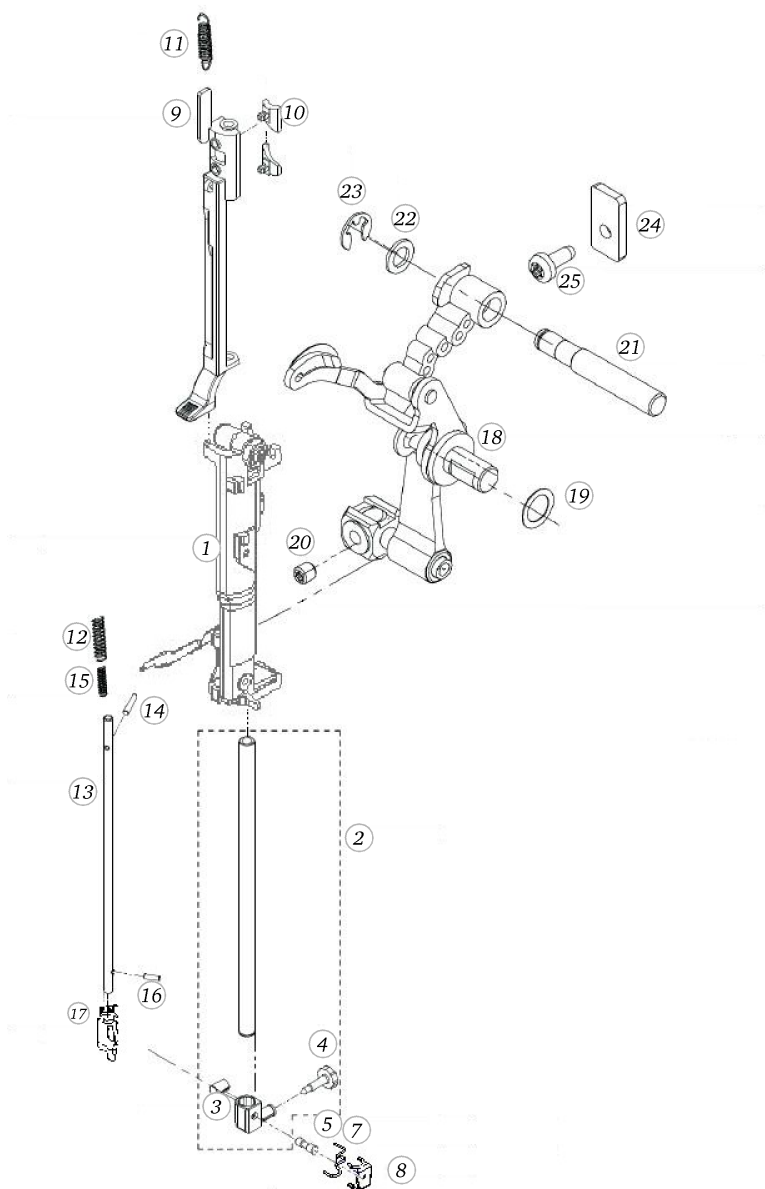

BERNINA activa 220

Support with threading

Pos	Item number	Description
1	0320797001	NEEDLE BAR SUPPORT SET
2	0082087101	NEEDLE BAR CPL. W/O Q2.9
3	0012965200	Spring Husk
4	0082435200	NEEDLECLAMP SCREW
4	0082435400	Needle Clamp Screw
4	0082435300	Needle Clamp Screw
4	0082435400	Needle Clamp Screw
5	0082115002	PIN Ø2.20
7	0315035100	THREAD GUIDE
8	0082125000	CLAMP
9	0306445100	Thread-up Support
10	0306495000	Curve Inset
11	0075315200	Spring
12	0075965000	Spring -
13	0075747200	Threader Device Cpl.
14	24105643++	Parallel Pin Hardened 2h6x12 BN 858
15	20150113++	Hexagon Socket Set Screw M3x8
16	0075955015	PIN
17	0337927100	threader head packed
18	0082847300	TAKE UP LEVER SET
19	22961743++	WASHER
20	0078685052	Hexalobular Socket Set Screws M5x5
21	0088205000	BOLT
22	23001213++	Flat Washer d6.2xD10xs1
23	23501753++	Circlip For Shafts d1 5 DIN6799 - BN809 Art-No.1284665
24	0049205000	CLAMP
25	0078865043	Socket Pan Head Thread Forming Screws M4x10 DIN7500 - BN13916 Art-No. 2027593