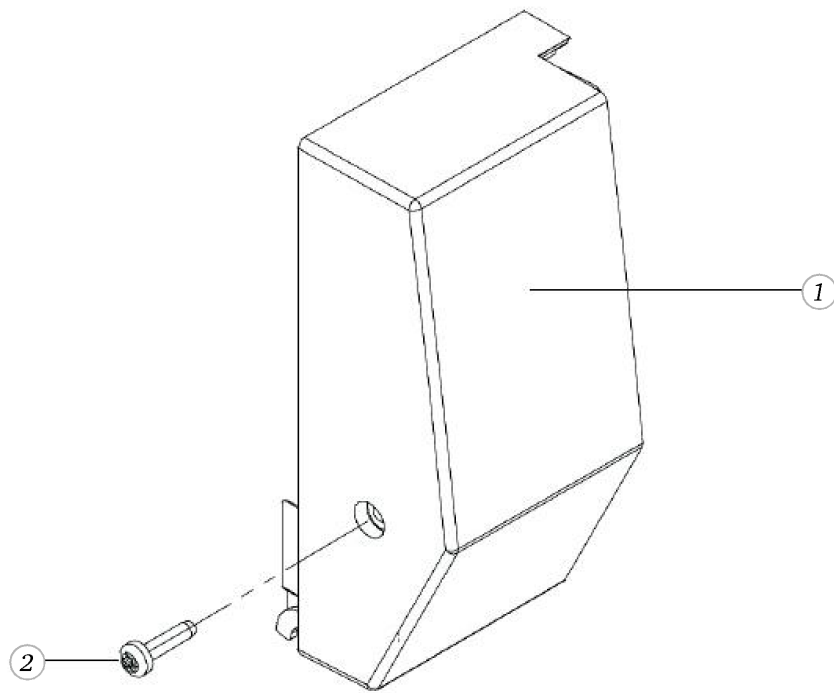

BERNINA activa 220

Head cover (activa 220 / 230 / 230 PE)

Pos	Item number	Description
1	0048937420	HEAD COVER ASSEMBLE
2	0078865045	Socket Pan Head Thread Forming Screws M4x16 DIN7500 - BN13916 Art-No. 2027615