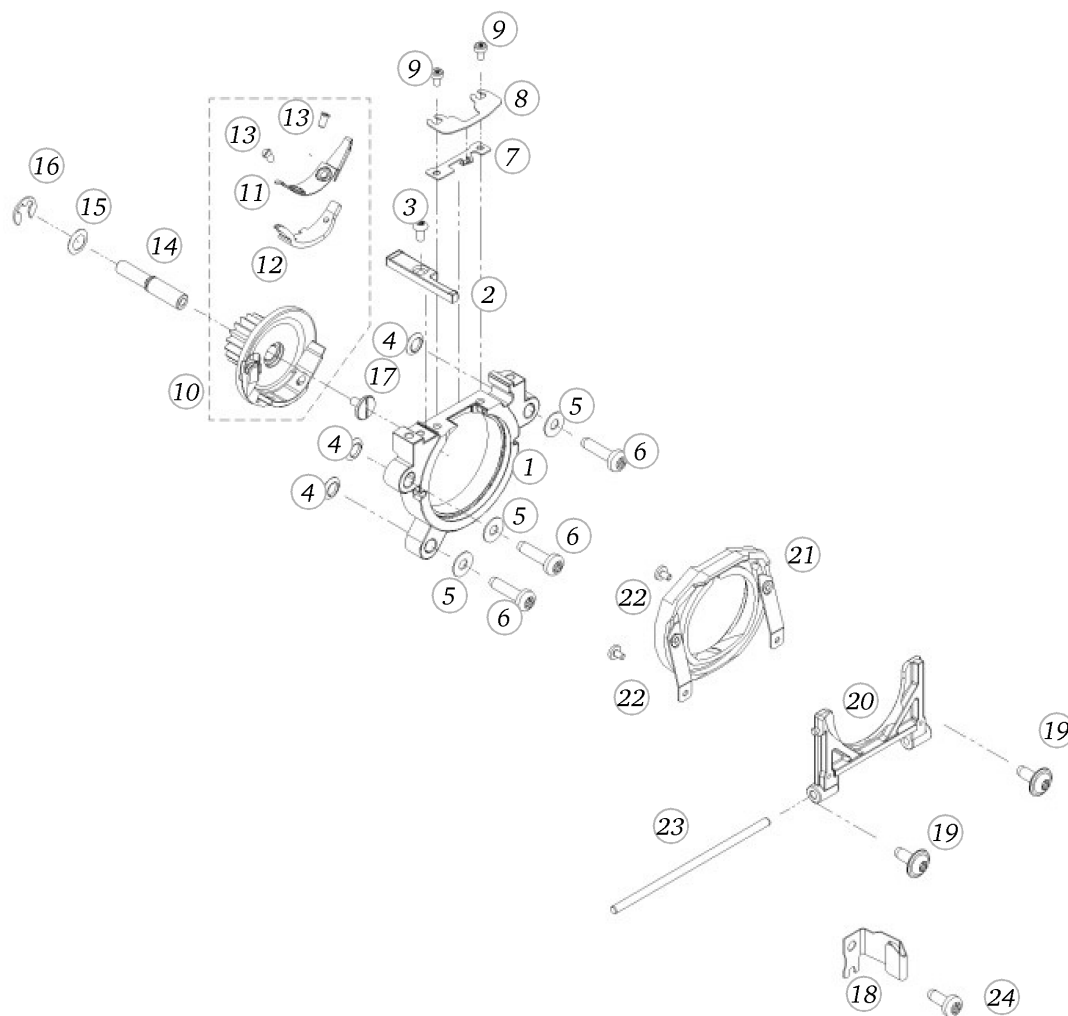

BERNINA activa 220

Hook Driver

Pos	Item number	Description
1	0311595100	HOOK-GUIDEWAY FINISHED
2	0310285000	NEEDLE PLATE SUPPORT
3	0032465110	Socket Button Head Screws M3x 6 ISO 7380-1 - BN6404 Art-No. 1982990
4	0311825000	Calotte Disc
5	22953723++	Washer d4.1xD10xs0.5
6	0078865045	Socket Pan Head Thread Forming Screws M4x16 DIN7500 - BN13916 Art-No. 2027615
7	0031635100	THREAD GUIDE
8	0066335100	THREAD GUIDE PLATE
9	0077525020	SCREW TORX M2.5X4
10	0314007200	HOOK-DRIVER-PREASS.
10	0314007300	HOOK DRIVER PREASS.
11	0007325100	DRIVER SPRING
12	0020485000	SUPPORT SHEET
13	21500683++	SCREW M2.5
14	0300025000	AXLE
15	23228553++	Washer 6.2/10x0.15
16	23501753++	Circlip For Shafts d1 5 DIN6799 - BN809 Art-No.1284665
17	0047205200	LOW-HEAD-SCREW-M3
17	0017205300	thru head screw
18	0301315000	LATCH
18	0301315100	latch
19	0078865043	Socket Pan Head Thread Forming Screws M4x10 DIN7500 - BN13916 Art-No. 2027593
20	0015867000	HOLDER CPL
21	0015387200	SHUTTLE RACE COVER CPL.
22	0329495001	SCREW M2,3X4
23	0082255004	CYLINDRICAL PIN D3X80
24	0078885043	Button Head Screw Torx Dt M4x10