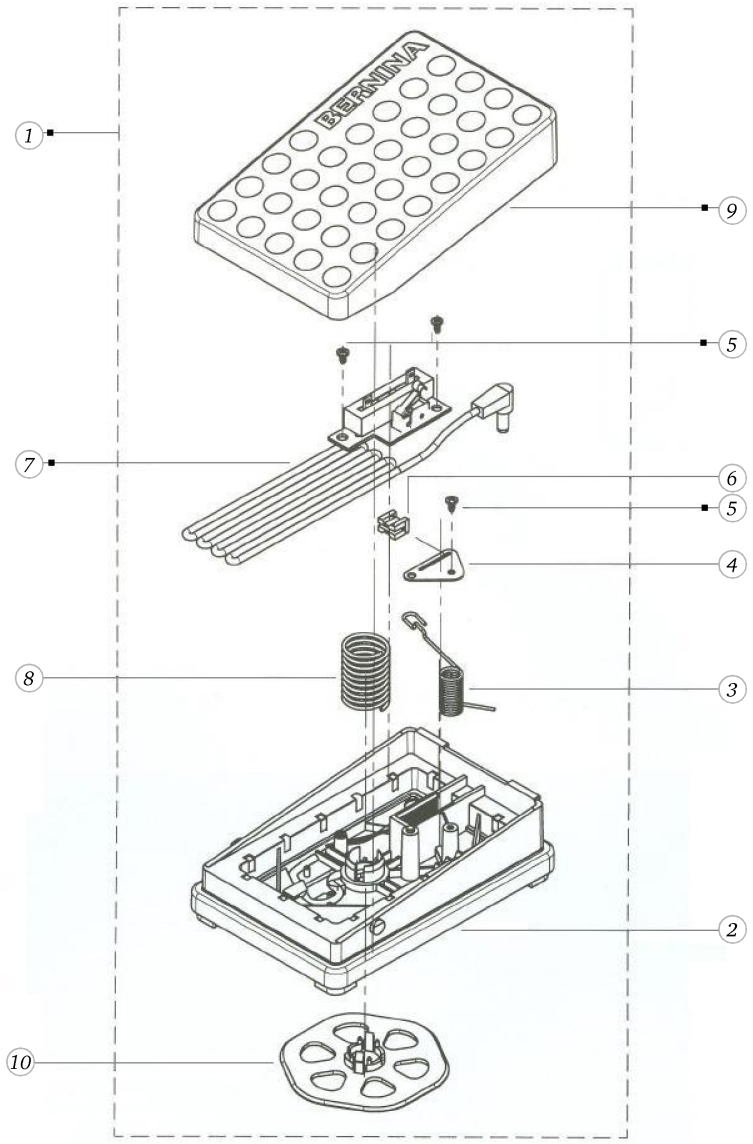

BERNINA activa 220

Foot controller

Pos	Item number	Description
1	0089267200	Foot Controller Cpl
2	0089275000	Foot Controller Bottom
3	0049035200	Torsion Spring
4	0048995000	Cover Sheet
5	0023345029	Pan Head Pt Screw 3 x 8 WN1451 - BN20095 Art-No. 3205502
6	0048985100	Slider
7	0049447101	PRINT CPL. FOOTCONTROL
8	0303225000	SPRING
9	0089285000	Foot Controller Cover
10	0079875201	Wire Plate