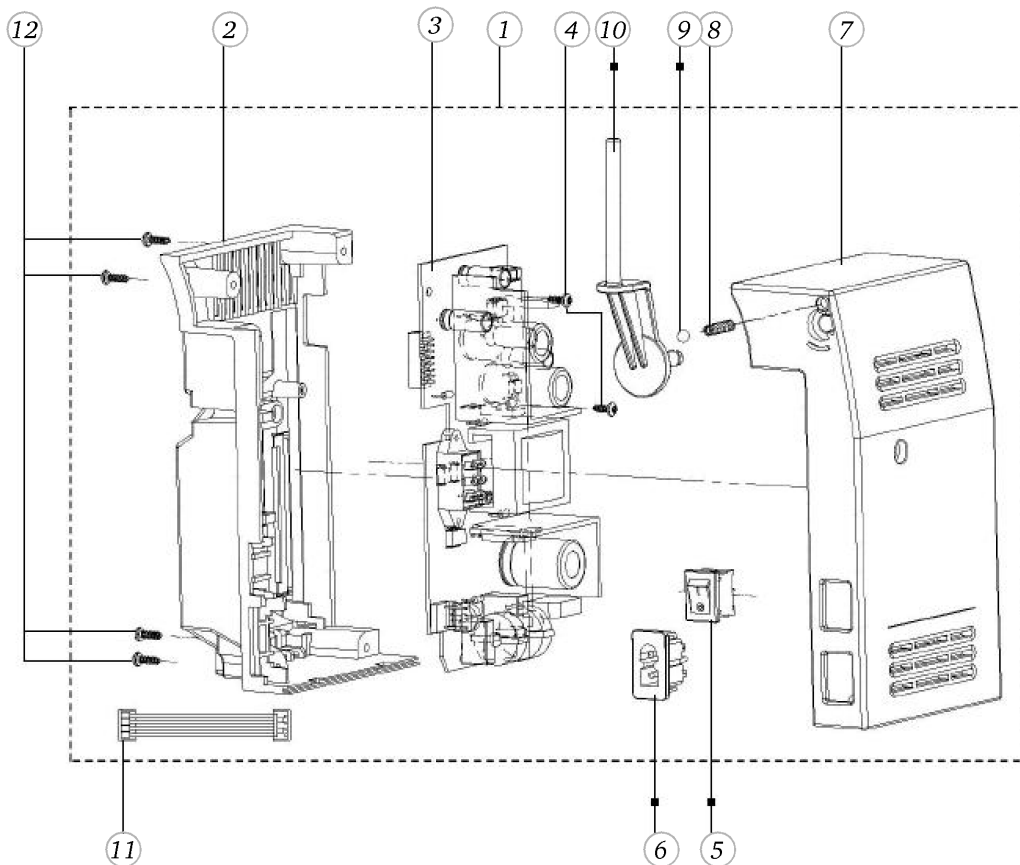

BERNINA activa 220

Power supply

Pos	Item number	Description
1	0309427200	Universal power supplycpl. with cable inkl spool support pin
2	0306365102	UNIVERSAL POWER SUPPLY BODY
3	0309447700	UNIVERSAL L-PRINT CPL.
3	0309447800	PCBA power supply B215 / B3xx
4	0329905022	Delta Pt Round Washer Head Screw With Torx 3x 8
5	0304745000	I/O-switch vertically
6	0304735000	POWER INLET
7	0301235000	COVER L-PRINT
8	0325815000	SPRING
9	0011695000	steel ball G40
10	0303355000	SPOOL SUPPORT PIN TURNING
11	0006597244	CABLE KPL 8-POL
12	0023345031	PT-SCREW TORX 3X10 WN1452