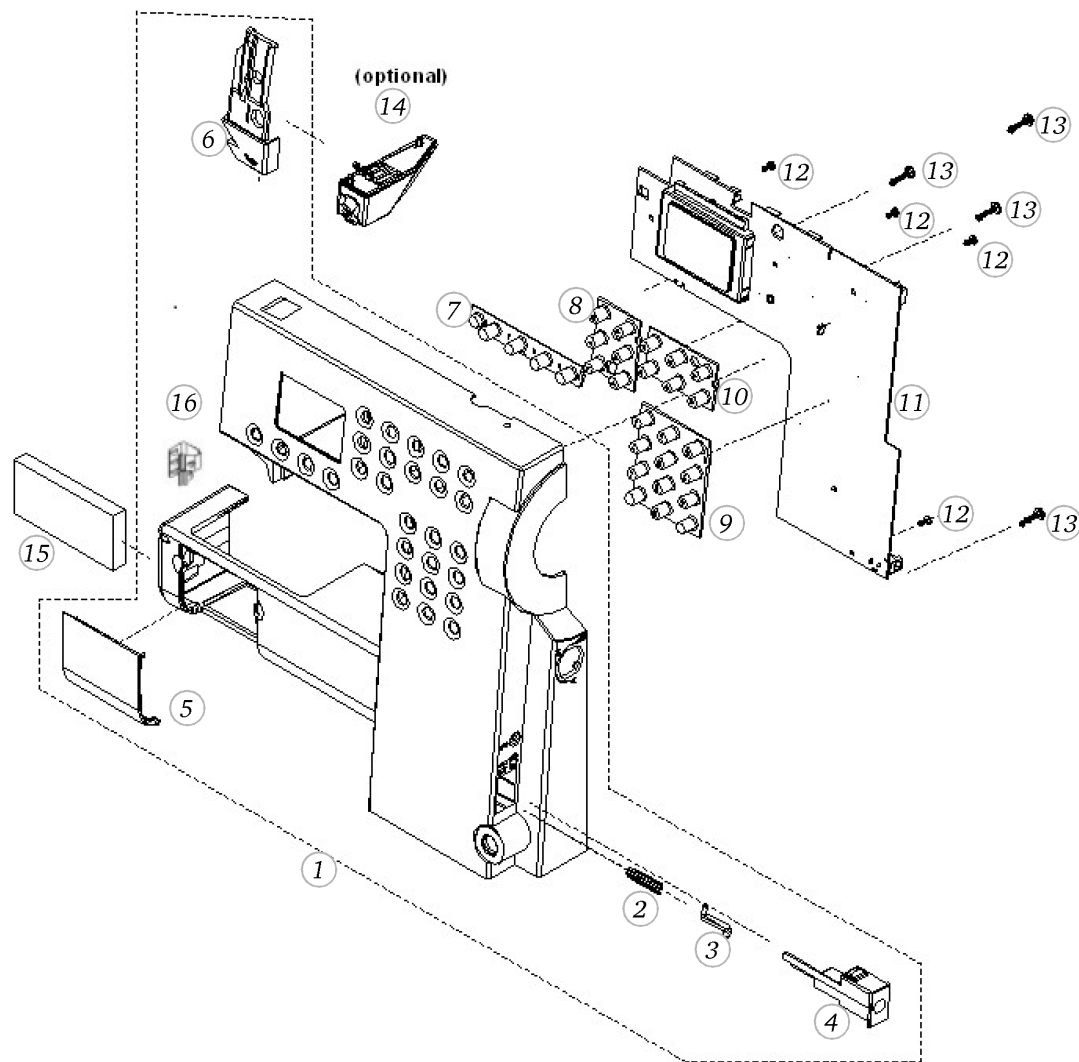

BERNINA activa 220

Front cover (activa 220)

Pos	Item number	Description
1	0300797620	FRONT COVER ACTIVA 220
2	0321135000	SPRING
3	0300965000	SWITCH LEVER
4	0300955000	SWITCH PUSH BUTTON
5	0300827000	BOBBIN DOOR CPL
6	0300815001	REVERSE PUSH BUTTON WHITE
7	0300945002	RUBBER PAD NS 2
8	0300935101	RUBBER PAD PF RED-BLACK
9	0300925101	RUBBER PAD NUM RED-BLACK
10	0300995003	RUBBER PAD MEM3
11	0155007704	print S Activa
12	0023345035	SCREW
13	0329895034	Delta PT pan head screw
14	0308287000	START-STOP-UNIT SSU CPL.
15	0316145100	INSULATION MAT
16	0300835000	Bobbin Thread Cutter left side