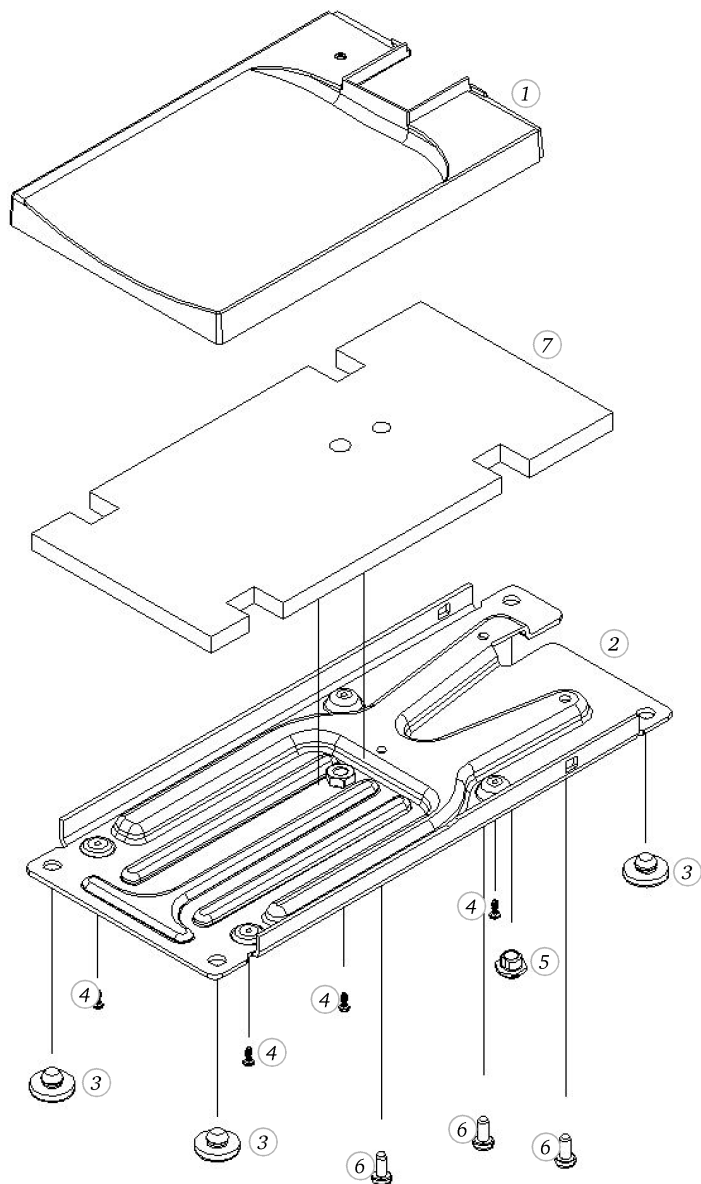

BERNINA activa 220

Base plate

Pos	Item number	Description
1	0301485100	BASEPLATE COVER
2	0300887100	BASEPLATE ASSEMBLED
3	0003445000	RUBBER FOOT
4	0023345000	Screw Pan Head Pt 3 x 8 WN1452 - BN20138 Art-No. 3216015
5	0003597000	RUBBER FEET CPL.
6	0078865054	SCREW TORX DUOTAPTITE
7	0316135200	INSULATION MAT