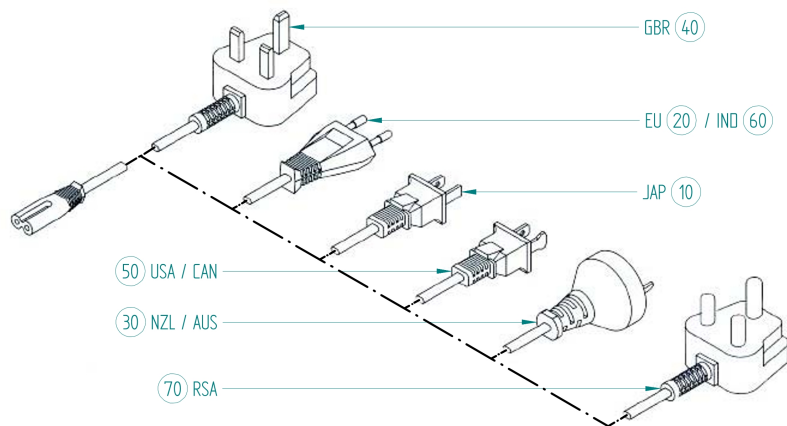

BERNINA activa 220

Power Plug

Pos	Item number	Description
10	0079287004	Power Cord Cpl. Japan
20	0079287303	Power Cord Cpl. Europe
30	0079287002	Power Cord Cpl. New Zealand / Australia
40	0079287001	Power Cord Cpl. Great Britain
50	0079287300	Power Cord Cpl. USA / CAN
60	0079287000	Power Cord India
70	0079287405	Power Cord Cpl. South Africa