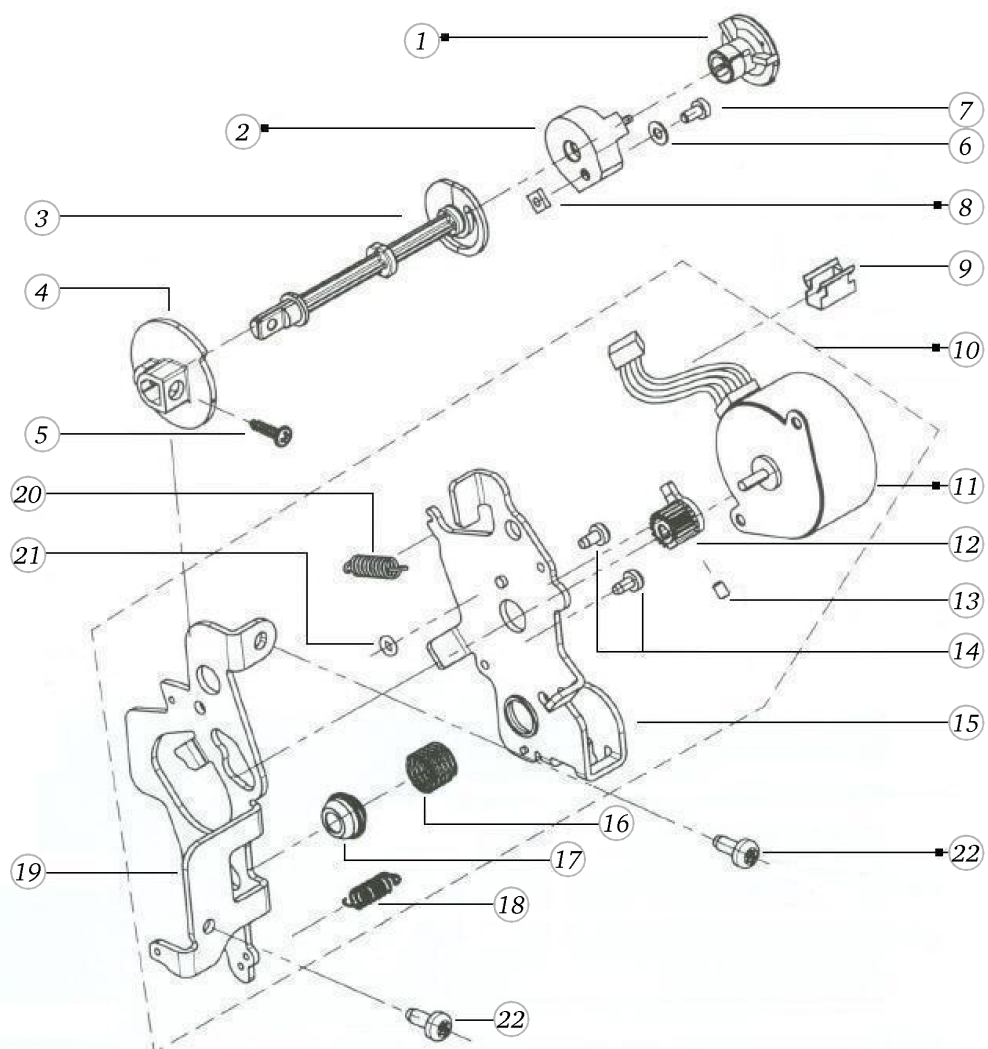

BERNINA activa 220

Stitch length motor

Pos	Item number	Description
1	0088607100	CAP CPL.
2	0078315100	ADJUSTING SUPPORT
3	0301585100	ROTATION CONNECTOR
4	0078285100	ADJUSTMENT CAM
5	0023345001	TORX SCREW
6	22951923++	Flat Washer d3.2/D 7xs0.5
7	0077525031	Head Cap Screw Torx M3x6 ISO 14580 - BN4850 Art-No. 1145929
8	22683623++	4 SIDED NUT
9	0048315000	Clamp
10	0303117300	STEPPING MOTOR SL CPL.
11	0078355202	STEPPING MOTOR SL
12	0078085100	PINION
13	0078665031	Hexalobular Socket Set Screws M3x4 ISO 4026 - BN11493 Art-No. 3060200
14	0078865033	Socket Pan Head Thread Forming Screws M3x6 DIN7500 - BN13916 Art-No. 2027534
15	0303075000	MOTOR SUPPORT SHEET
16	0078565000	SPRING
17	0078545000	Bearing
18	0306905000	Spring
19	0088295200	SUPPORT SHEET
20	25629203++	Spring
21	0030735005	O-ring Seal D3/d1.5 70±5 IRHD NBR 70,5 / 5 P DIN3771
22	0078865043	Socket Pan Head Thread Forming Screws M4x10 DIN7500 - BN13916 Art-No. 2027593