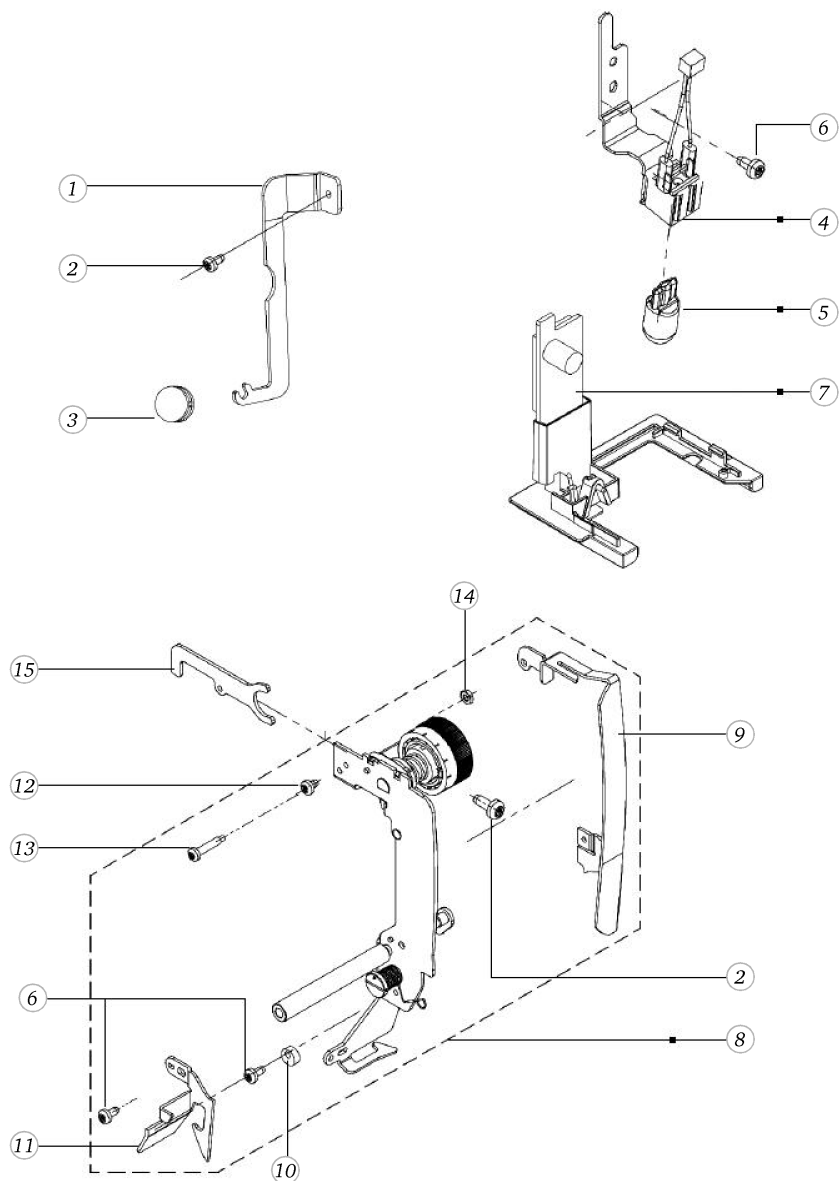

BERNINA activa 220

Take up lever and sewing light

Pos	Item number	Description
1	0304895100	LENS HOLDER SUPPORT
2	0078865043	Socket Pan Head Thread Forming Screws M4x10 DIN7500 - BN13916 Art-No. 2027593
3	0079795200	Cap
4	0049987000	SEWING LIGHT CPL
5	0075355000	LAMP-LC-12-5-A
5	0075355100	Lamp LC12-5
6	0078865033	Socket Pan Head Thread Forming Screws M3x6 DIN7500 - BN13916 Art-No. 2027534
7	0307537000	CFL SEWING LIGHT 125-
8	0049417700	take up lever cover cpl. standard
9	0079505302	TAKE-UP-LEVER COVER
10	0079565000	BUFFER BLOCK
11	0079515000	COVER REGULATOR
12	0032465007	Socket Button Head Screws M3x 4 ISO 7380-1 - BN6404 Art-No. 3148111
13	0300295100	ADJUSTING SCREW
14	22502013++	Hex Jam Nut M3 Din439b
15	0049325200	RELEASE FORK