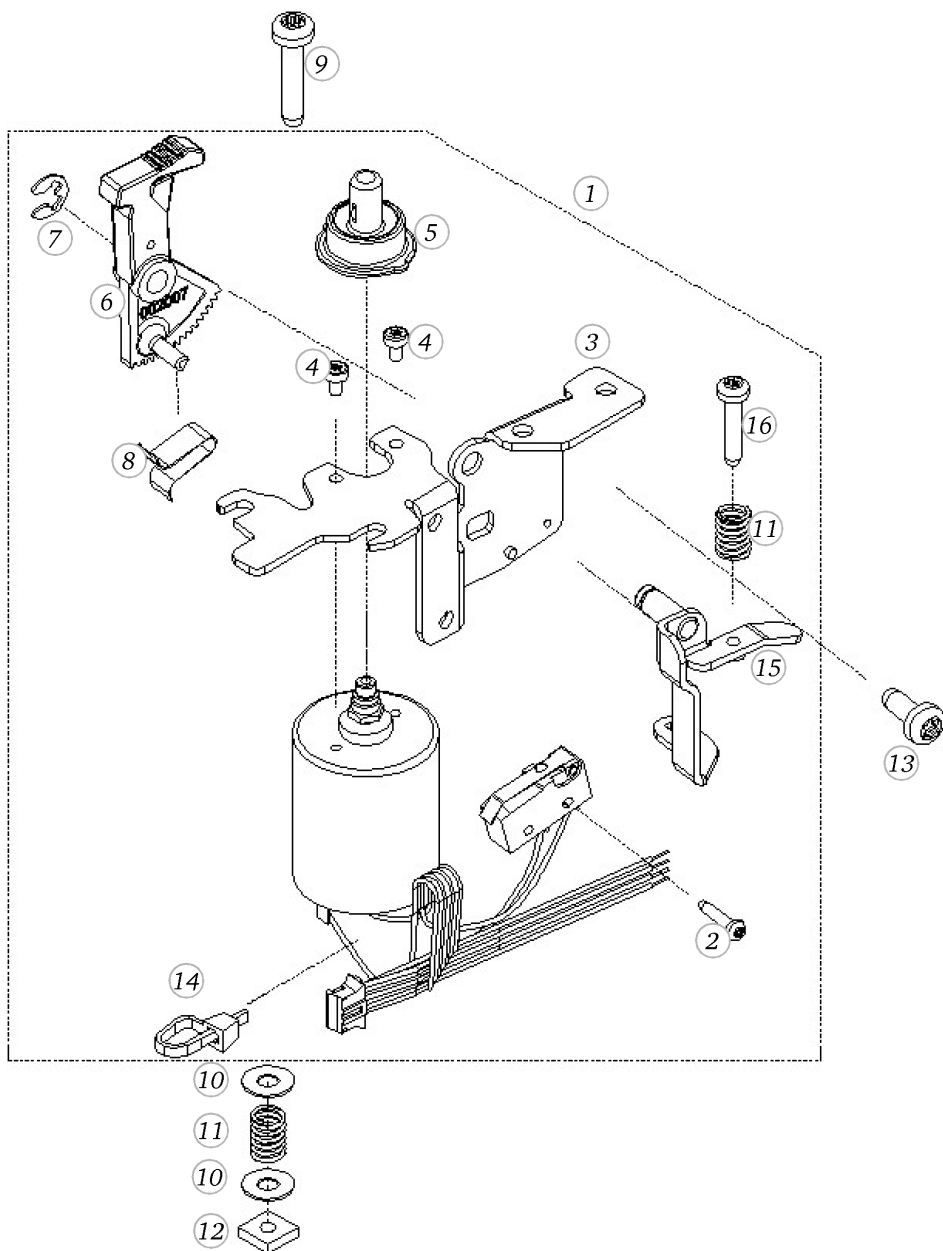

Pos	Item number	Description
1	0311537200	BOBBIN WINDER CPL.
2	0078865015	Socket Pan Head Thread Forming Screws M2x10 DIN7500 - BN13916 Art-No. 3271298
3	0311515000	WINDER SUPPORT
4	0077525020	SCREW TORX M2.5X4
5	0018437200	Spool Carrier Cpl. white
6	0020077100	BOBBIN WINDER LEVER CPL.
7	23501453++	Circlips For Shafts d1 4 DIN6799 - BN809 Art- No.1284657
8	0077745000	Spring
9	0078865046	Socket Pan Head Thread Forming Screws M4x10 DIN7500 - BN13916 Art-No. 3070342
10	22955013++	Flat Washer
11	25545003++	Spring
12	22683903++	4 SIDED NUT
13	0078865043	Socket Pan Head Thread Forming Screws M4x10 DIN7500 - BN13916 Art-No. 2027593
14	329374030+	CABLE TIE 2,5 x 98mm
15	0311527100	Governor Lever Cpl
16	0077525035	Head Cap Screw Torx M3x16 ISO 14580 - BN4850 Art-No. 1145967