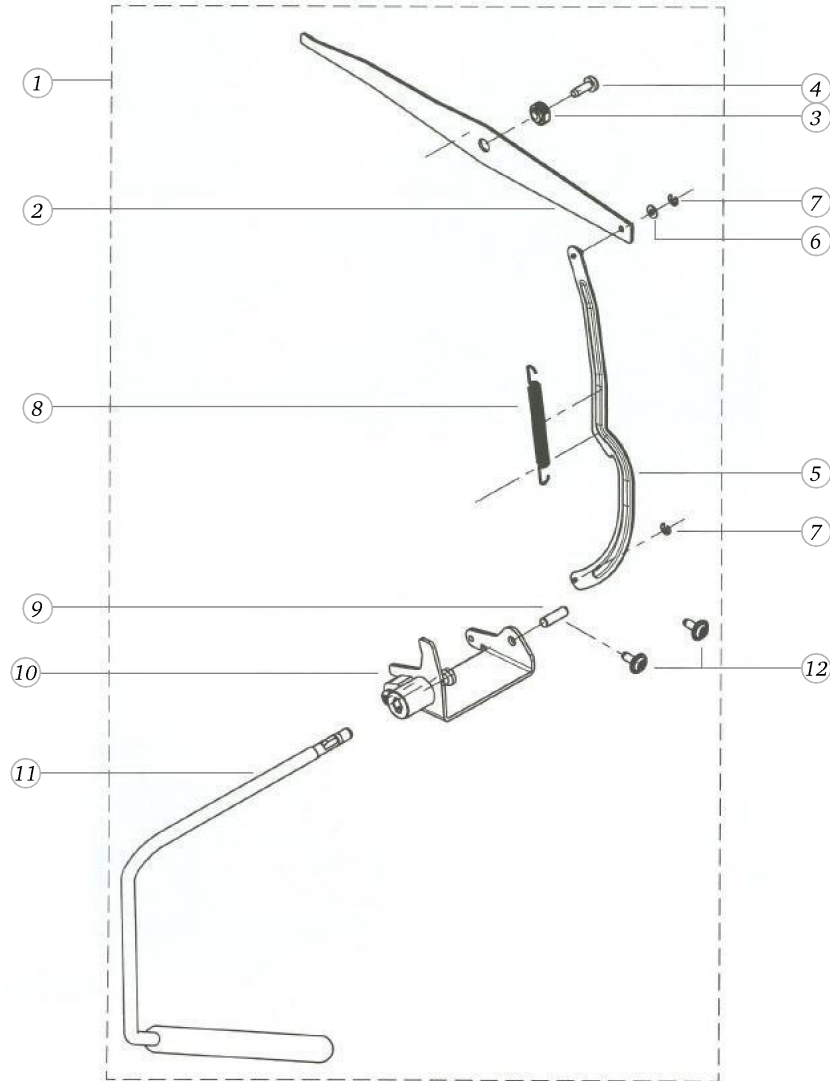

BERNINA activa 220

Knee lifter (FHS) Free Hand system

Pos	Item number	Description
1	0301467000	FREE HAND -KIT FHS
2	0301365000	SEESAW
3	0077675100	Eccentric
4	0078865044	Socket Pan Head Thread Forming Screws M4x12 DIN7500 - BN13916 Art-No. 2027607
5	0301477000	CONNECTING STRAP CPL
6	22952013++	Flat Washers M3 ISO 7089 - BN14683 Art-No. 1729241
7	23500853++	Circlips For Shafts d1 2.3 DIN6799 - BN809 Art- No.1284630
8	0078905000	SPRING
9	0082255003	CYLINDRICAL PIN Ø5-h8x16
10	0301347000	FHS BEARING SHEET CPL
11	0016357700	Knee Lifter Lever Cpl.
12	0078885043	Button Head Screw Torx Dt M4x10