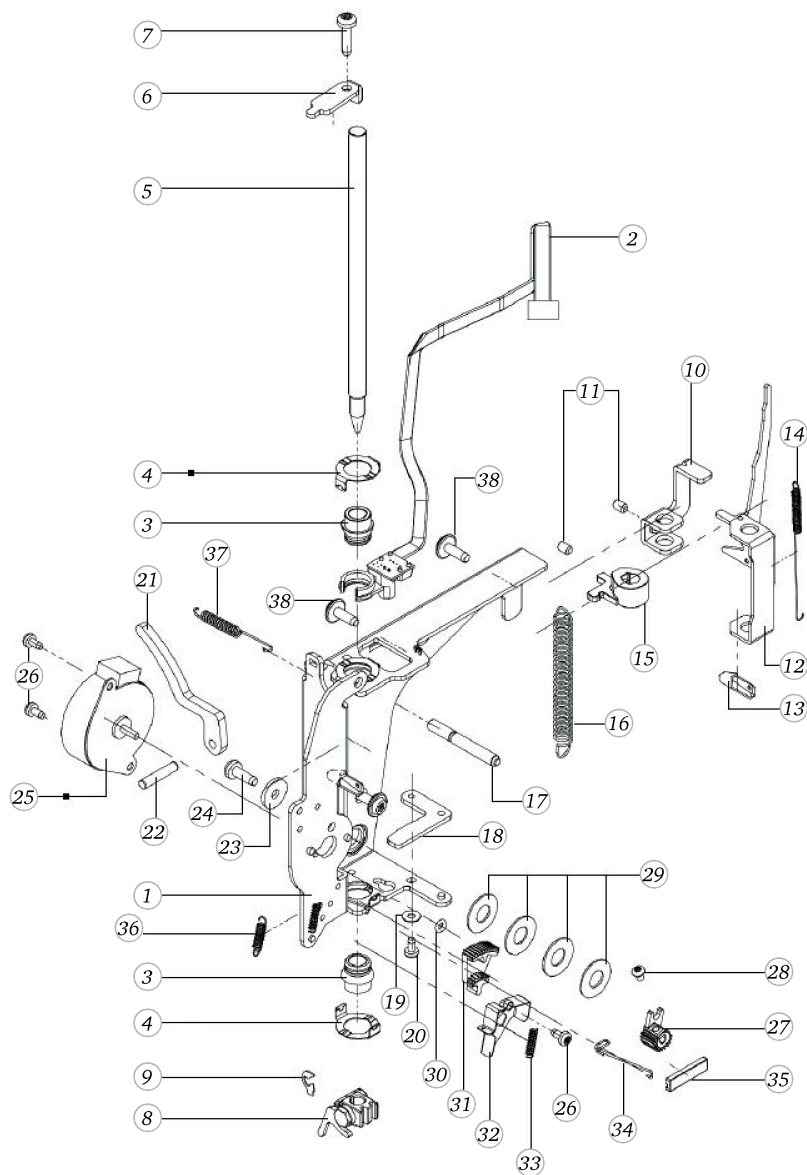

BERNINA activa 220

Headplate

Pos	Item number	Description
28	0032465110	Socket Button Head Screws M3x 6 ISO 7380-1 - BN6404 Art-No. 1982990
29	0303195000	DISC SPRING De=18 / di=8,2 / t=0,8
30	0030735005	O-ring Seal D3/d1.5 70±5 IRHD NBR 70,5 / 5 P DIN3771
31	0300895000	ZZ-SEGMENT
32	0049065000	ZZ-SUPPORT
32	0049065100	ZZ SUPPORT
33	0303595000	Spring
34	0303445000	SPRING
35	0302045000	Slideway
36	25625503++	Spring
37	0303575200	SPRING
38	0078885043	Button Head Screw Torx Dt M4x10