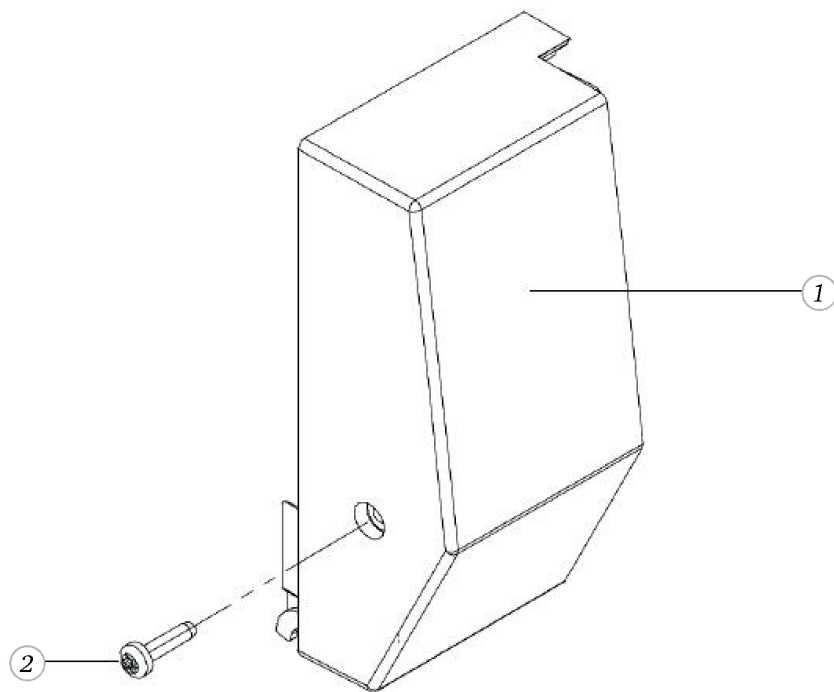

BERNINA activa 220

Head cover (activa 240)

Pos	Item number	Description
1	0048935221	HEAD COVER ACTIVA 240
2	0078865045	Socket Pan Head Thread Forming Screws M4x16 DIN7500 - BN13916 Art-No. 2027615