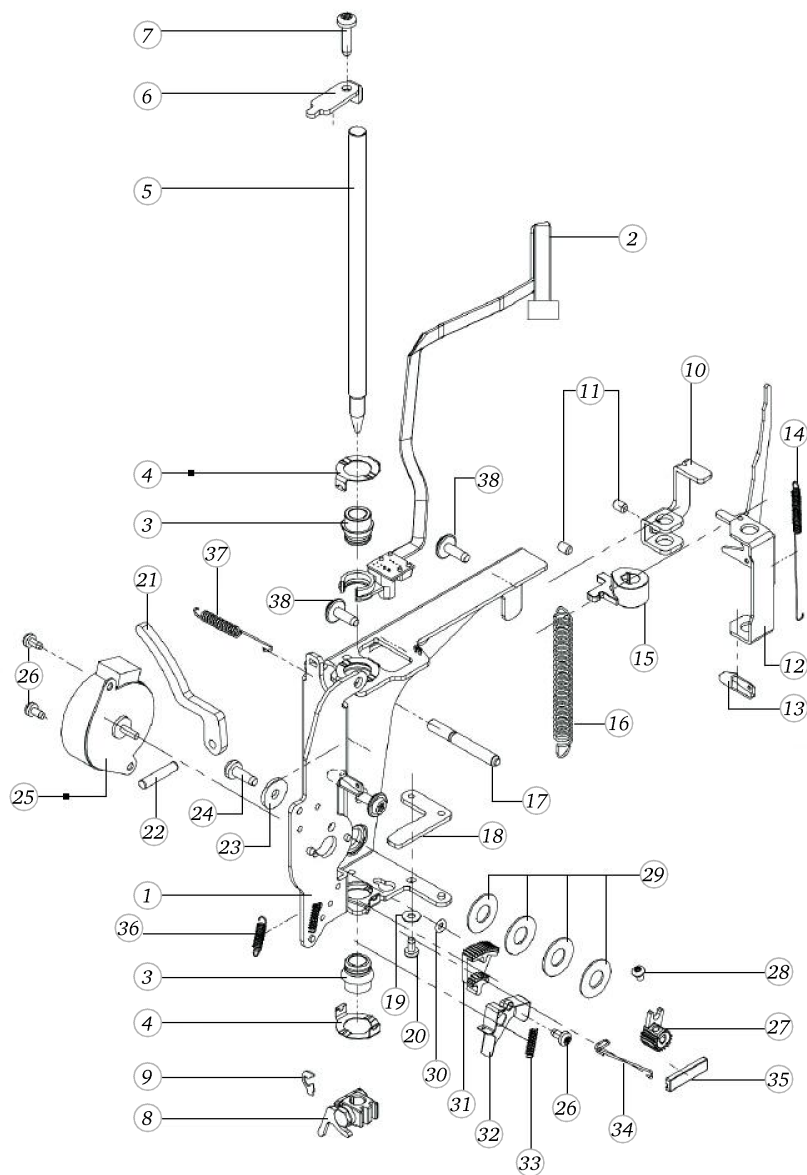

BERNINA activa 220

Headplate

Pos	Item number	Description
1	0088065200	HEAD PLATE
2	0159787201	PRINT BUTTONHOLE SENSOR
3	0088105000	CALOTTE BUSHING MACHINED
4	0048875000	Clasp
5	0087335000	PRESSER FOOT BAR 157.5
6	0301285000	CLAMPING SHOE
7	0078865045	Socket Pan Head Thread Forming Screws M4x16 DIN7500 - BN13916 Art-No. 2027615
8	0011177101	Clamp piece cpl.
9	0089325000	SAFETY CLIP
10	0089225000	LEVER
11	0078665043	Hexalobular Socket Set Screws M4x6 ISO 4026 - BN11493 Art-No. 3060208
12	0088095100	ENGAGING LEVER
13	0306255000	Cap
14	0303585100	Spring
15	0089247000	PRESSER BAR GUIDE CPL
16	0303715000	NFS-SPRING
17	0087145001	BOLT
18	0049075000	ADJUSTING ARM
19	22950713++	WASHER 3.2 X 7 X 0.5
20	0032465008	Socket Button Head Screws M3x4.5 screw head after BN6404
21	0075685300	LIFTING LEVER
22	24116643++	PIN D 4.0X20
23	22954423++	Flat Washers
24	0078865043	Socket Pan Head Thread Forming Screws M4x10 DIN7500 - BN13916 Art-No. 2027593
25	0337875000	STEPPER MOTOR
25	0078355005	STEPPING MOTOR SB
26	0078865033	Socket Pan Head Thread Forming Screws M3x6 DIN7500 - BN13916 Art-No. 2027534
27	0302135000	PINION