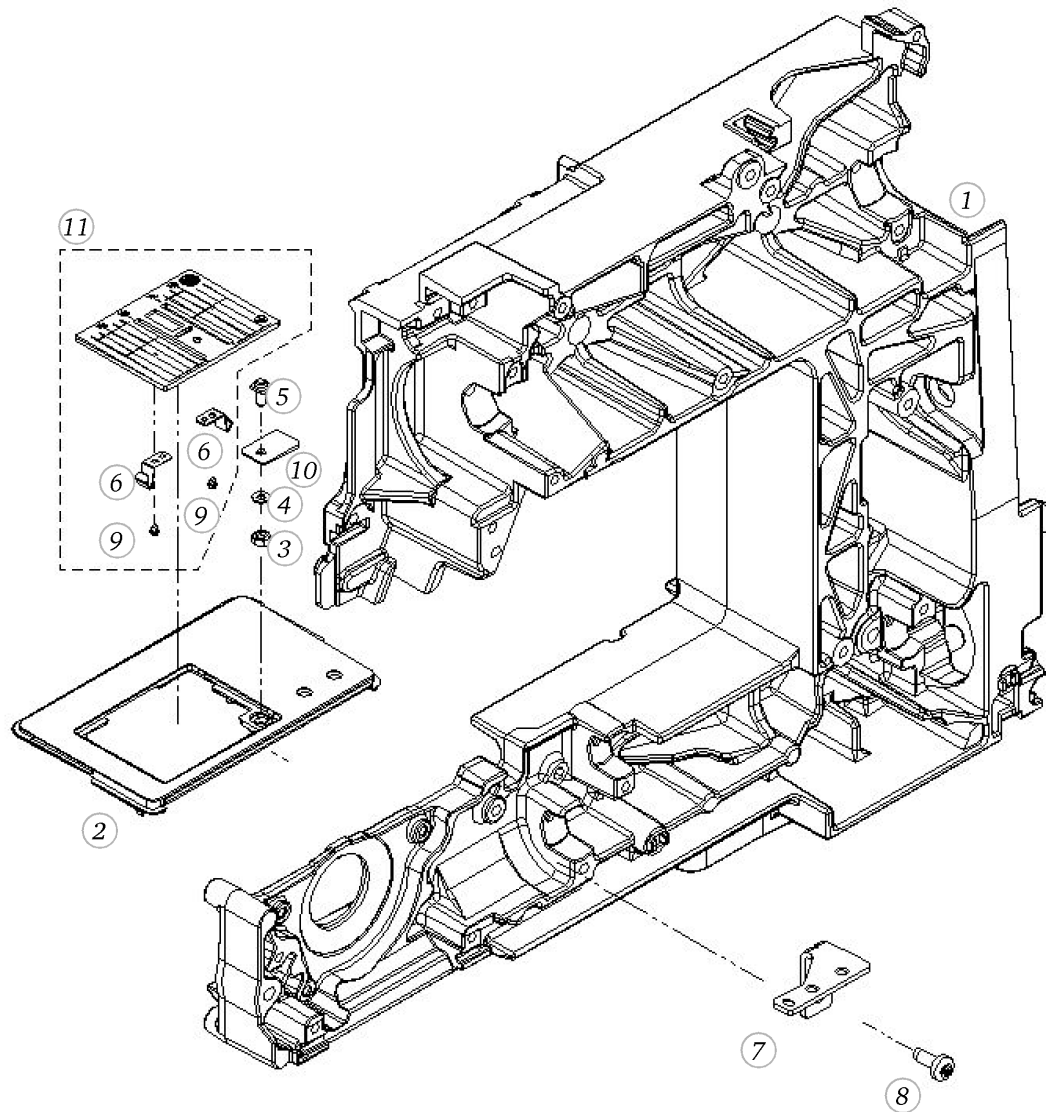

BERNINA activa 220

Chassis (Millimeter)

Pos	Item number	Description
1	0088505000	CHASSIS MACHINED
2	0300975101	STITCH PLATE FRAME
3	22502313++	HEXAGONAL NUT
4	23225753++	Curved Spring Washers M3 DIN 137 A - BN795 Art-No. 1280317
5	0026045200	SPECIAL BOLT
6	0078755200	Clip
6	0078755300	Clip
7	0310295101	SUPPORT
8	0078865043	Socket Pan Head Thread Forming Screws M4x10 DIN7500 - BN13916 Art-No. 2027593
9	20500223++	Slotted Machine Screw M2x1.8 nickel-plated
10	0010475101	PRESSURE PLATE
11	0335467101	STITCHPLATE/STANDRAD C